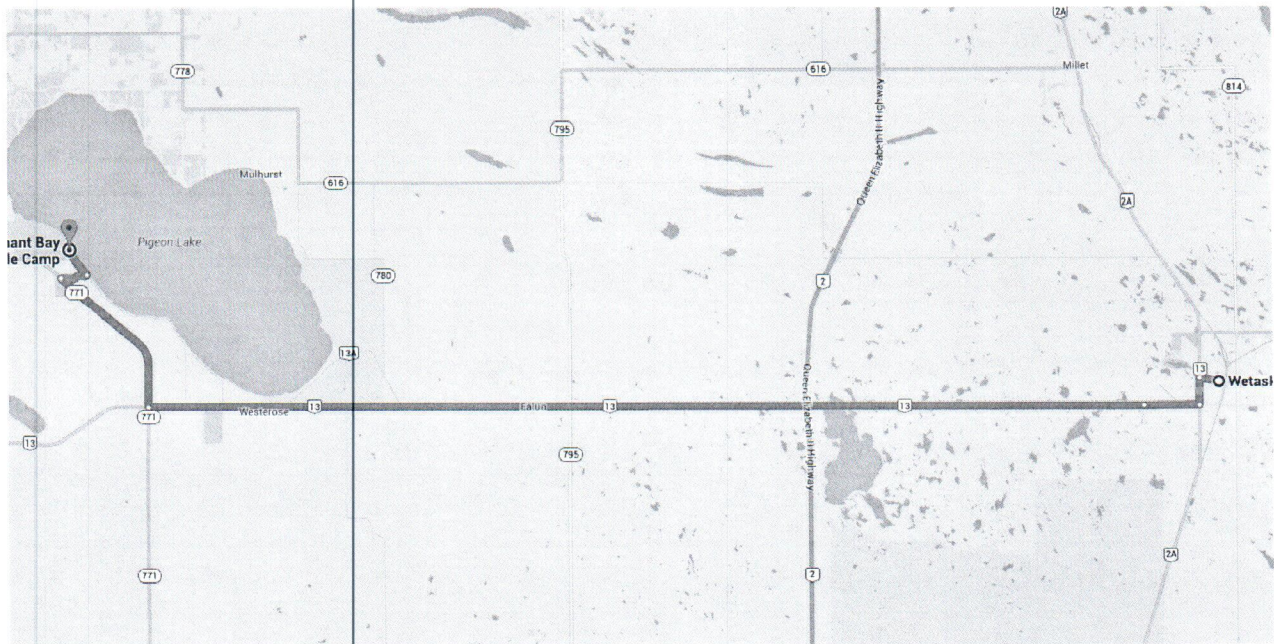

Drive 57.8 km, 42 min

Directions from **Wetaskiwin, AB** to **Covenant Bay Bible Camp**

○ **Wetaskiwin, AB**

- ↑
1. Head west on 50 Ave toward 52 St
900 m

---

- ↶
2. Turn left onto 56 St
1.2 km

---

- ↷
3. Turn right onto 40 Ave (signs for AB-13 W/Winfield)
2.4 km

---

- ↑
4. Continue onto AB-13 W
43.4 km

---

- ↷
5. Turn right onto AB-771 N
7.4 km

---

- ↷
6. Turn right toward Poplar Bay
1.2 km

---

- ↶
7. Turn left onto Poplar Bay
1.3 km

⊙ **Covenant Bay Bible Camp**

15022 TWP RD 470, Box 13, Site 4, RR1, Westerose, AB T0C 2V0

These directions are for planning purposes only. You may find that construction projects, traffic, weather, or other events may cause conditions to differ from the map results, and you should plan your route accordingly. You must obey all signs