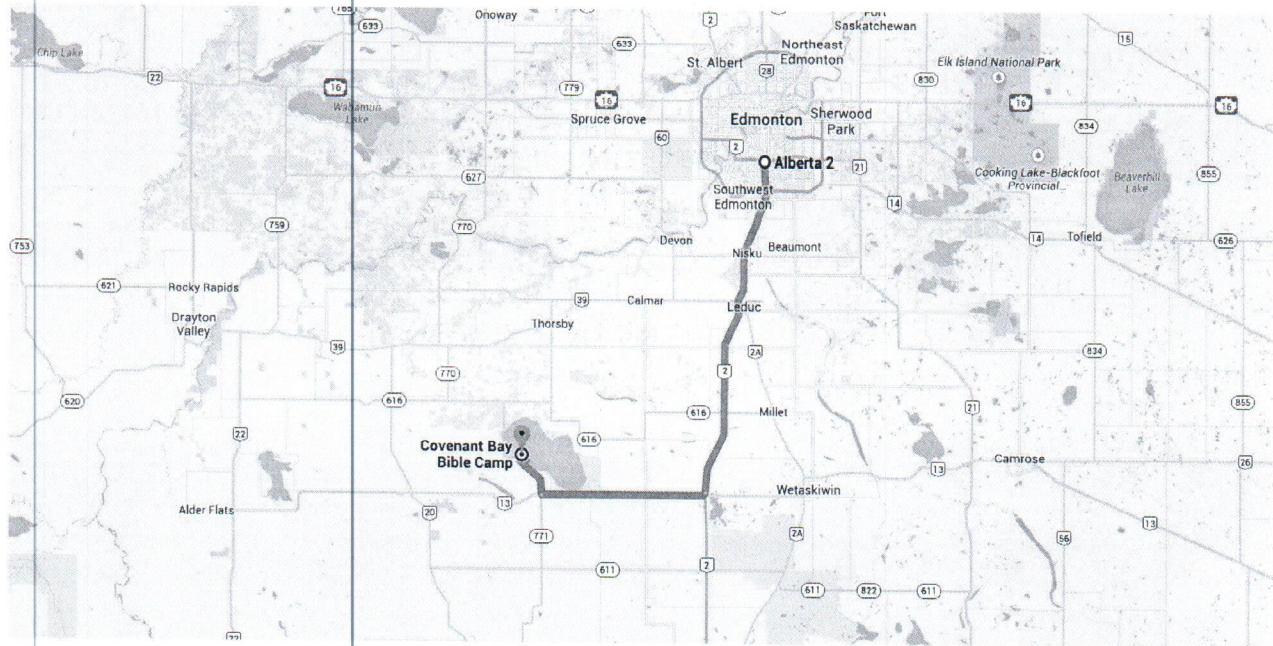

Drive 98.6 km, 1 h 2 min

Directions from Alberta 2 to Covenant Bay Bible Camp

○ Alberta 2

Edmonton, AB

1. Head south on Calgary Trail NW/AB-2 S toward Whitemud Dr NW

➊ Continue to follow AB-2 S

59.8 km

2. Take exit 482B to merge onto AB-13 W toward Ma-Me-O Beach/Winfield

28.9 km

3. Turn right onto AB-771 N

7.4 km

4. Turn right toward Poplar Bay

1.2 km

5. Turn left onto Poplar Bay

1.3 km

⊙ Covenant Bay Bible Camp

15022 TWP RD 470, Box 13, Site 4, RR1, Westerose, AB T0C 2V0

These directions are for planning purposes only. You may find that construction projects, traffic, weather, or other events may cause conditions to differ from the map results, and you should plan your route accordingly. You must obey all signs or notices regarding your route.